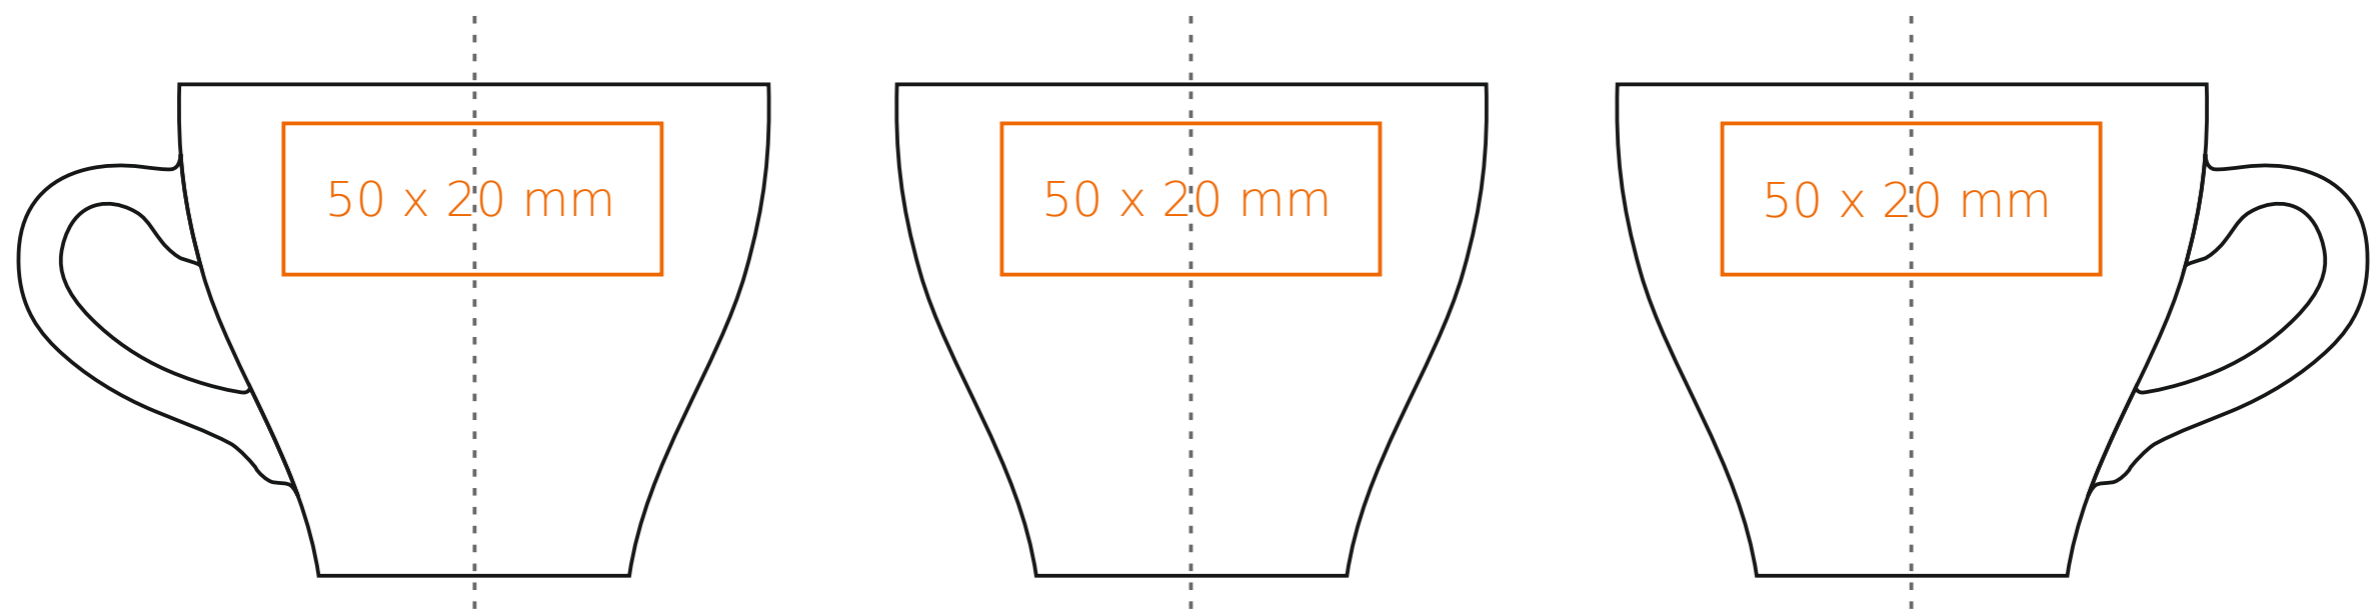

S_320 VENEZIA COFFEE SET

70 ml / h: 60 mm / Ø 63 mm

Spodek Ø 120 mm

Imprint on the handle
Imprint on the inside
Imprint on the bottom outside

- 30 x 5 mm
- 30 x 10 mm
- Ø 20 mm

*In the case of projects for transfer print running outside of the standard print area, please contact our sales department.

[How to prepare print material](#)

meaning

- Transfer Print
- Sensitive Touch

S_320 VENEZIA COFFEE SET

150 ml / h: 65 mm / Ø 78 mm

Spodek Ø 130 mm

- | | |
|-------------------------------|--------------|
| Imprint on the handle | - 30 x 5 mm |
| Imprint on the inside | - 40 x 10 mm |
| Imprint on the bottom inside | - Ø 25 mm |
| Imprint on the bottom outside | - Ø 25 mm |

S_320 VENEZIA COFFEE SET

200 ml / h: 70 mm / Ø 87 mm

Spodek Ø 140 mm

- | | |
|-------------------------------|--------------|
| Imprint on the handle | - 30 x 5 mm |
| Imprint on the inside | - 40 x 15 mm |
| Imprint on the bottom inside | - Ø 30 mm |
| Imprint on the bottom outside | - Ø 25 mm |