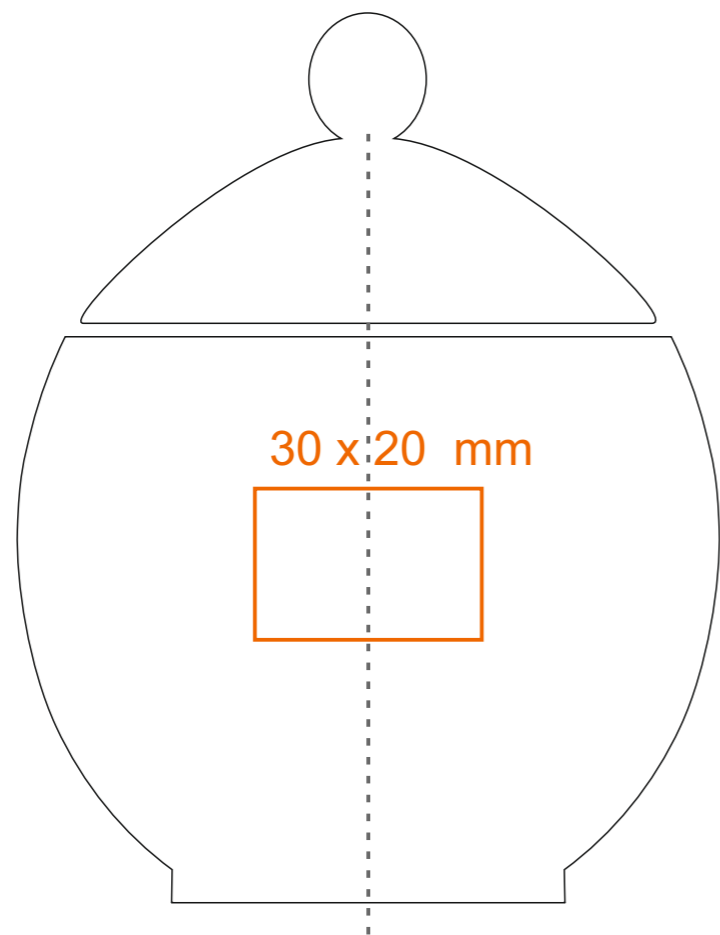

S_320

VENEZIA COFFEE SET

*In the case of projects for transfer print running outside of the standard print area, please contact our sales department.

[How to prepare print material](#)

meaning

- Transfer Print
- Sensitive Touch