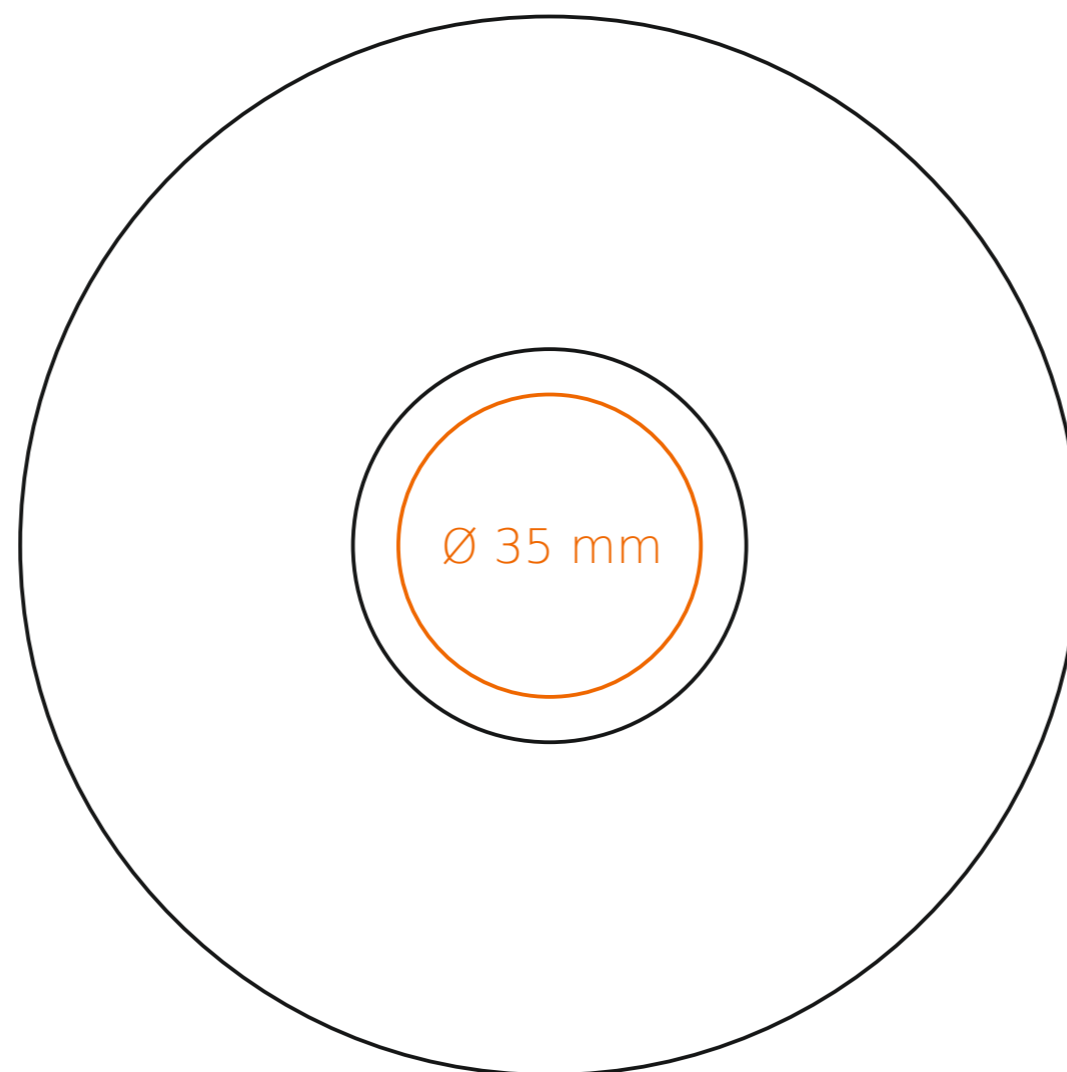

S_320 VENEZIA COFFEE SET

70 ml / h: 60 mm / Ø 63 mm

Spodek Ø 120 mm

Imprint on the handle
Imprint on the inside
Imprint on the bottom outside

- 30 x 5 mm
- 30 x 10 mm
- Ø 20 mm

*In the case of projects for transfer print running outside of the standard print area, please contact our sales department.

[How to prepare print material](#)

meaning

- Transfer Print
- Sensitive Touch

S_320 VENEZIA COFFEE SET

150 ml / h: 65 mm / Ø 78 mm

Spodek Ø 130 mm

- | | |
|-------------------------------|--------------|
| Imprint on the handle | - 30 x 5 mm |
| Imprint on the inside | - 40 x 10 mm |
| Imprint on the bottom inside | - Ø 25 mm |
| Imprint on the bottom outside | - Ø 25 mm |

S_320 VENEZIA COFFEE SET

200 ml / h: 70 mm / Ø 87 mm

Spodek Ø 140 mm

- | | |
|-------------------------------|--------------|
| Imprint on the handle | - 30 x 5 mm |
| Imprint on the inside | - 40 x 15 mm |
| Imprint on the bottom inside | - Ø 30 mm |
| Imprint on the bottom outside | - Ø 25 mm |