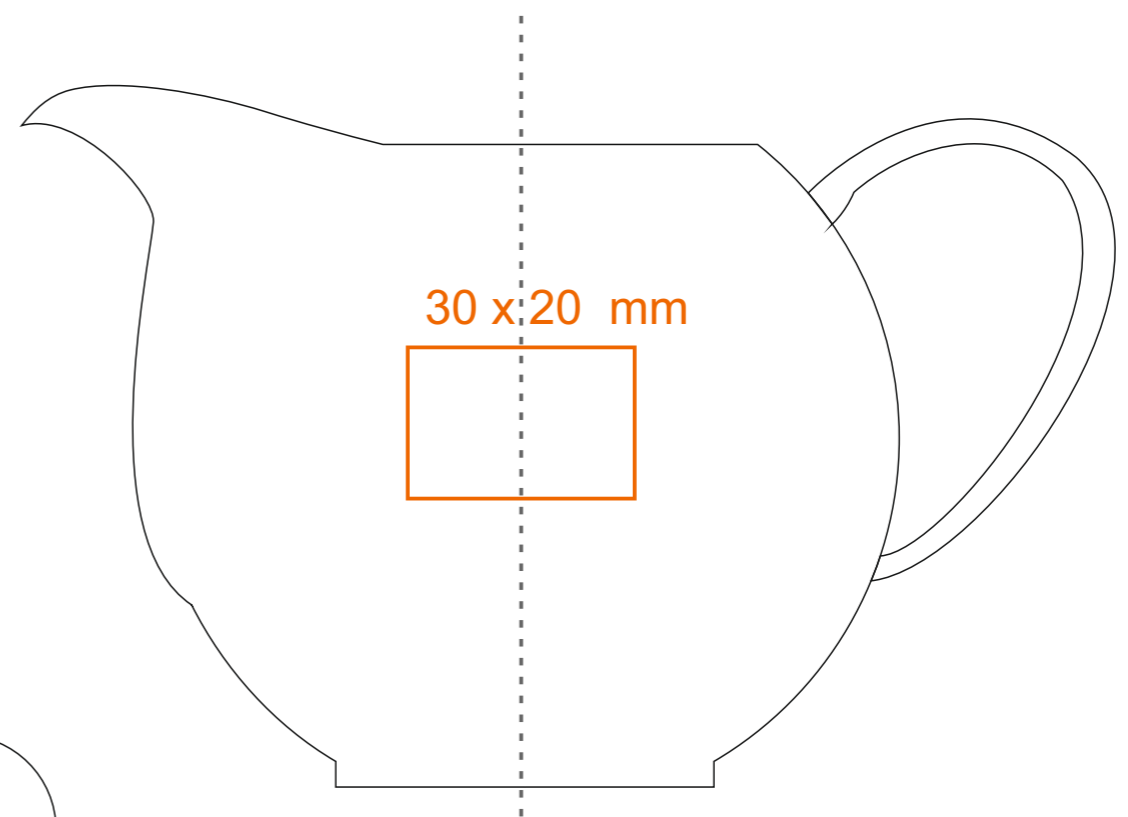

S_320

VENEZIA COFFEE SET

*In the case of projects for transfer print running outside of the standard print area, please contact our sales department.

[How to prepare print material](#)

meaning

- Transfer Print
- Sensitive Touch