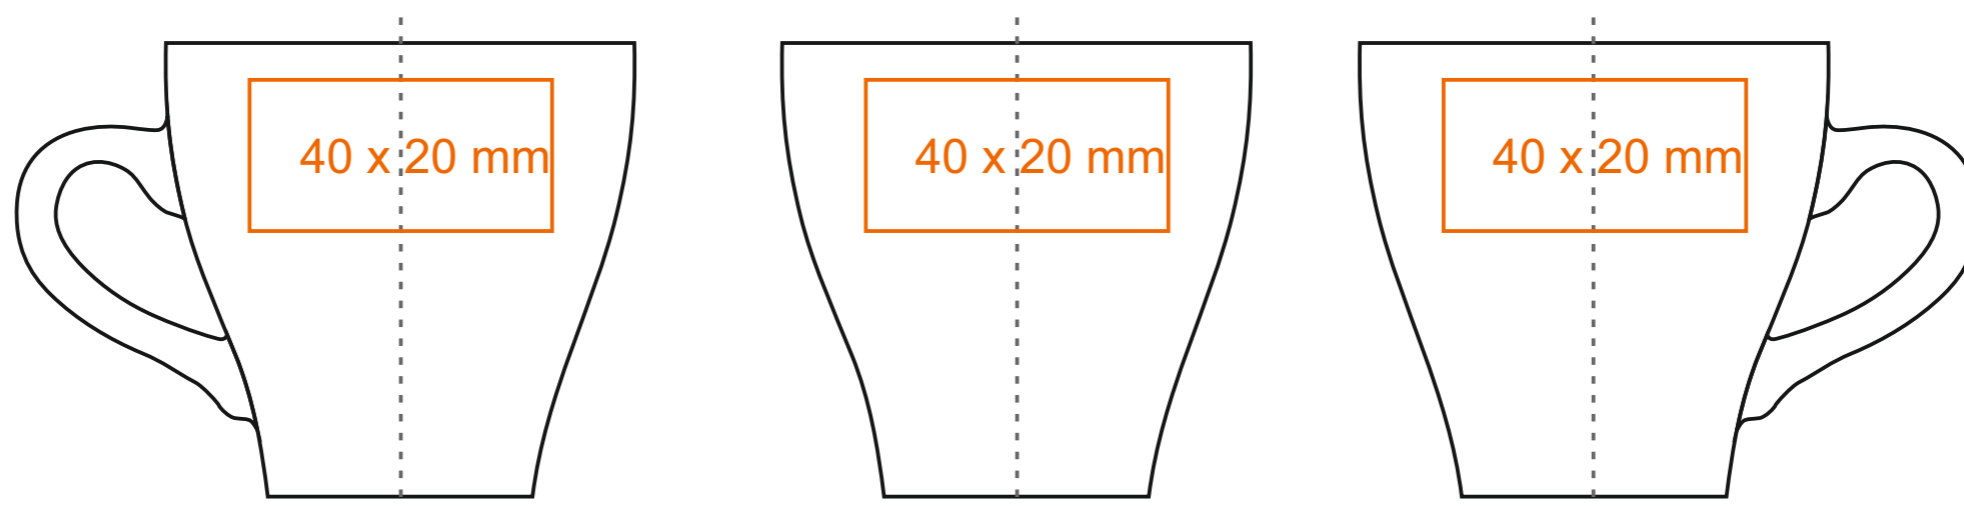

S_320

VENEZIA COFFEE SET

*In the case of projects for transfer print running outside of the standard print area, please contact our sales department.

[How to prepare print material](#)

meaning

- Transfer Print
- Sensitive Touch

S_320 VENEZIA COFFEE SET

70 ml / h: 60 mm / Ø 63 mm

Spodek Ø 120 mm

Imprint on the handle
Imprint on the inside
Imprint on the bottom outside

- 30 x 5 mm
- 30 x 10 mm
- Ø 20 mm

*In the case of projects for transfer print running outside of the standard print area, please contact our sales department.

[How to prepare print material](#)

meaning

- Transfer Print
- Sensitive Touch

S_320 VENEZIA COFFEE SET

150 ml / h: 65 mm / Ø 78 mm

Spodek Ø 130 mm

- | | |
|-------------------------------|--------------|
| Imprint on the handle | - 30 x 5 mm |
| Imprint on the inside | - 40 x 10 mm |
| Imprint on the bottom inside | - Ø 25 mm |
| Imprint on the bottom outside | - Ø 25 mm |

S_320 VENEZIA COFFEE SET

200 ml / h: 70 mm / Ø 87 mm

Spodek Ø 140 mm

- | | |
|-------------------------------|--------------|
| Imprint on the handle | - 30 x 5 mm |
| Imprint on the inside | - 40 x 15 mm |
| Imprint on the bottom inside | - Ø 30 mm |
| Imprint on the bottom outside | - Ø 25 mm |