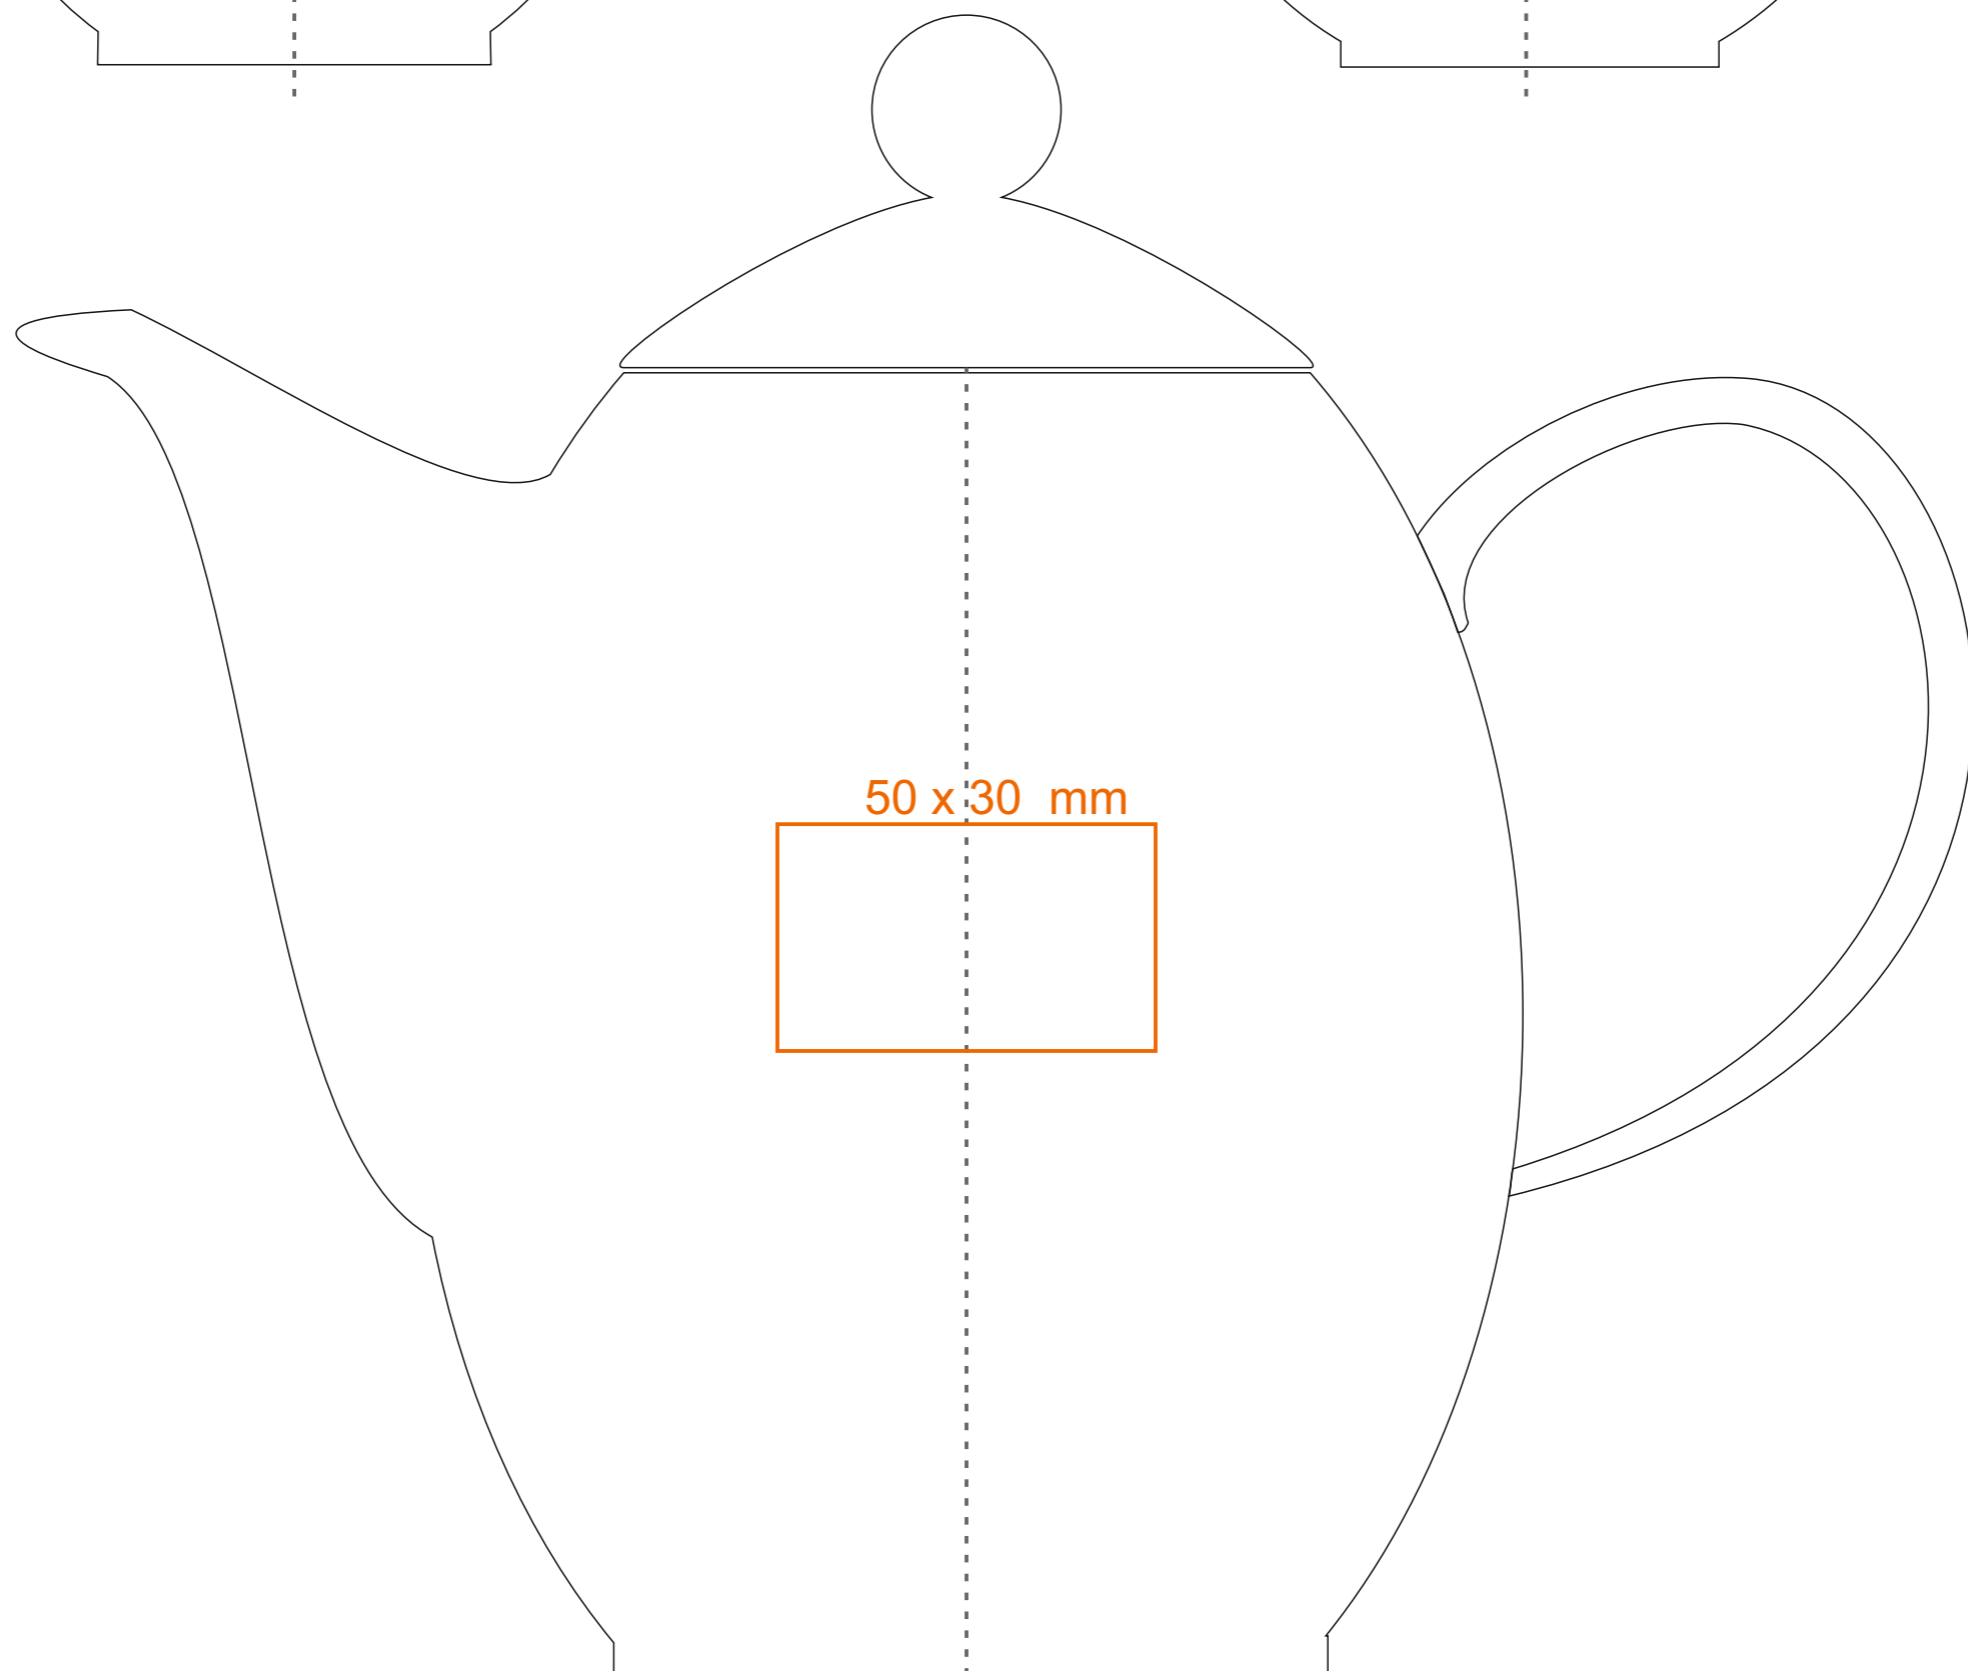

S_320

VENEZIA COFFEE SET

*In the case of projects for transfer print running outside of the standard print area, please contact our sales department.

[How to prepare print material](#)

meaning

- Transfer Print
- Sensitive Touch