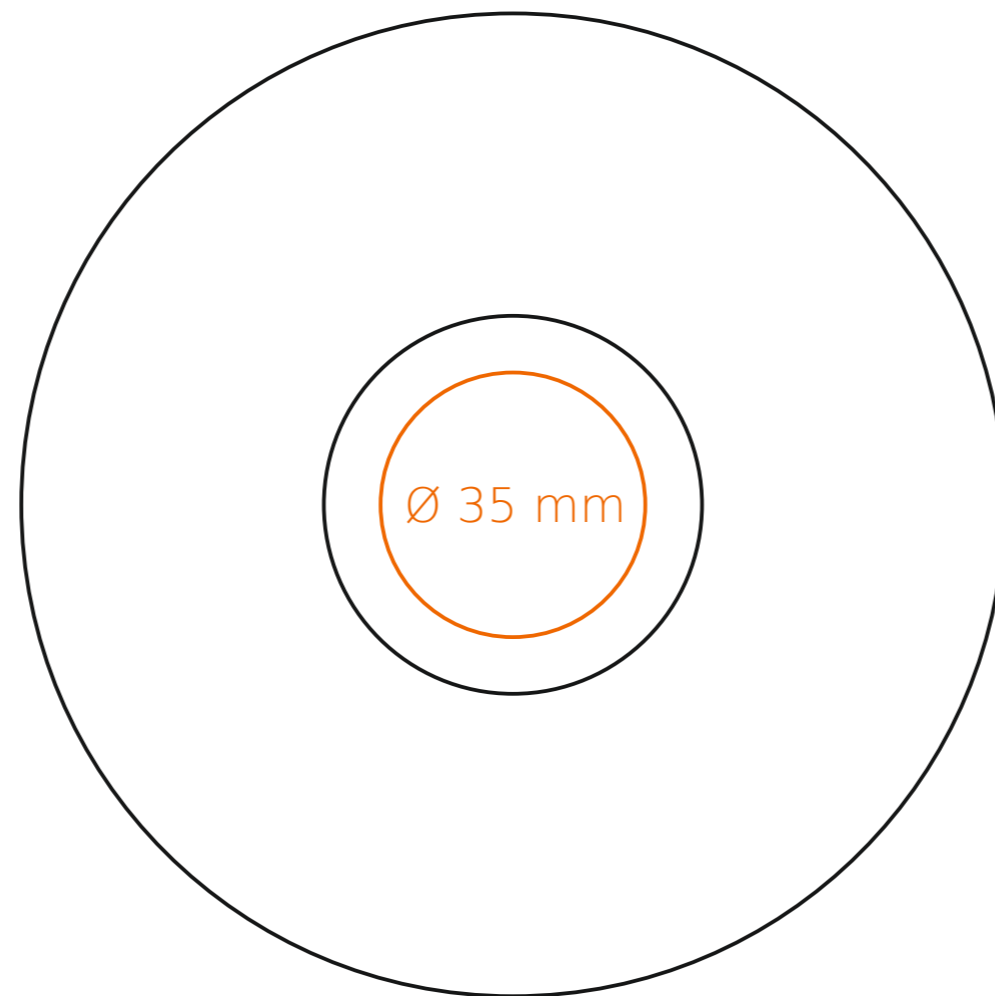

S_320 VENEZIA COFFEE SET

70 ml / h: 60 mm / Ø 63 mm

Spodek Ø 120 mm

Imprint on the handle
Imprint on the inside
Imprint on the bottom outside

- 30 x 5 mm
- 30 x 10 mm
- Ø 20 mm

*In the case of projects for transfer print running outside of the standard print area, please contact our sales department.

[How to prepare print material](#)

meaning

- Transfer Print
- Sensitive Touch

S_320 VENEZIA COFFEE SET

150 ml / h: 65 mm / Ø 78 mm

Spodek Ø 130 mm

- | | |
|-------------------------------|--------------|
| Imprint on the handle | - 30 x 5 mm |
| Imprint on the inside | - 40 x 10 mm |
| Imprint on the bottom inside | - Ø 25 mm |
| Imprint on the bottom outside | - Ø 25 mm |

S_320 VENEZIA COFFEE SET

200 ml / h: 70 mm / Ø 87 mm

Spodek Ø 140 mm

- | | |
|-------------------------------|--------------|
| Imprint on the handle | - 30 x 5 mm |
| Imprint on the inside | - 40 x 15 mm |
| Imprint on the bottom inside | - Ø 30 mm |
| Imprint on the bottom outside | - Ø 25 mm |