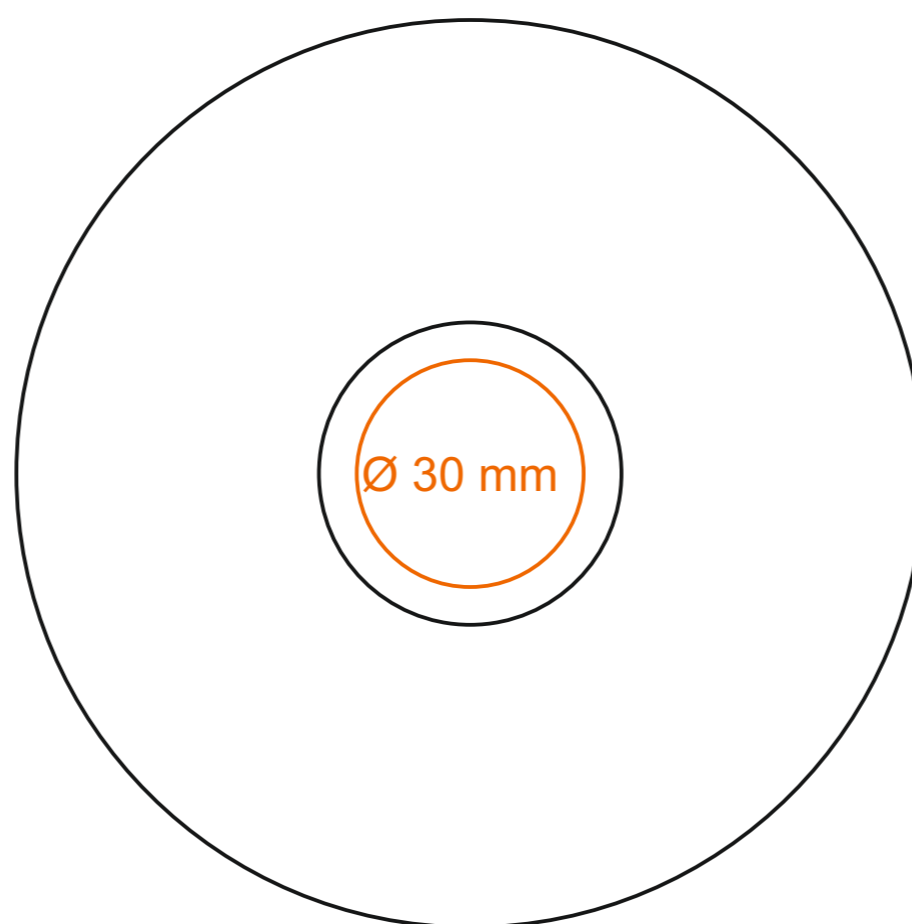

S_320 VENEZIA COFFEE SET

70 ml / h: 60 mm / Ø 63 mm

Spodek Ø 120 mm

Imprint on the handle
Imprint on the inside
Imprint on the bottom outside

- 30 x 5 mm
- 30 x 10 mm
- Ø 20 mm

*In the case of projects for transfer print running outside of the standard print area, please contact our sales department.

[How to prepare print material](#)

meaning

- Transfer Print
- Sensitive Touch

S_320 VENEZIA COFFEE SET

150 ml / h: 65 mm / Ø 78 mm

Spodek Ø 130 mm

- | | |
|-------------------------------|--------------|
| Imprint on the handle | - 30 x 5 mm |
| Imprint on the inside | - 40 x 10 mm |
| Imprint on the bottom inside | - Ø 25 mm |
| Imprint on the bottom outside | - Ø 25 mm |

S_320 VENEZIA COFFEE SET

200 ml / h: 70 mm / Ø 87 mm

Spodek Ø 140 mm

- | | |
|-------------------------------|--------------|
| Imprint on the handle | - 30 x 5 mm |
| Imprint on the inside | - 40 x 15 mm |
| Imprint on the bottom inside | - Ø 30 mm |
| Imprint on the bottom outside | - Ø 25 mm |