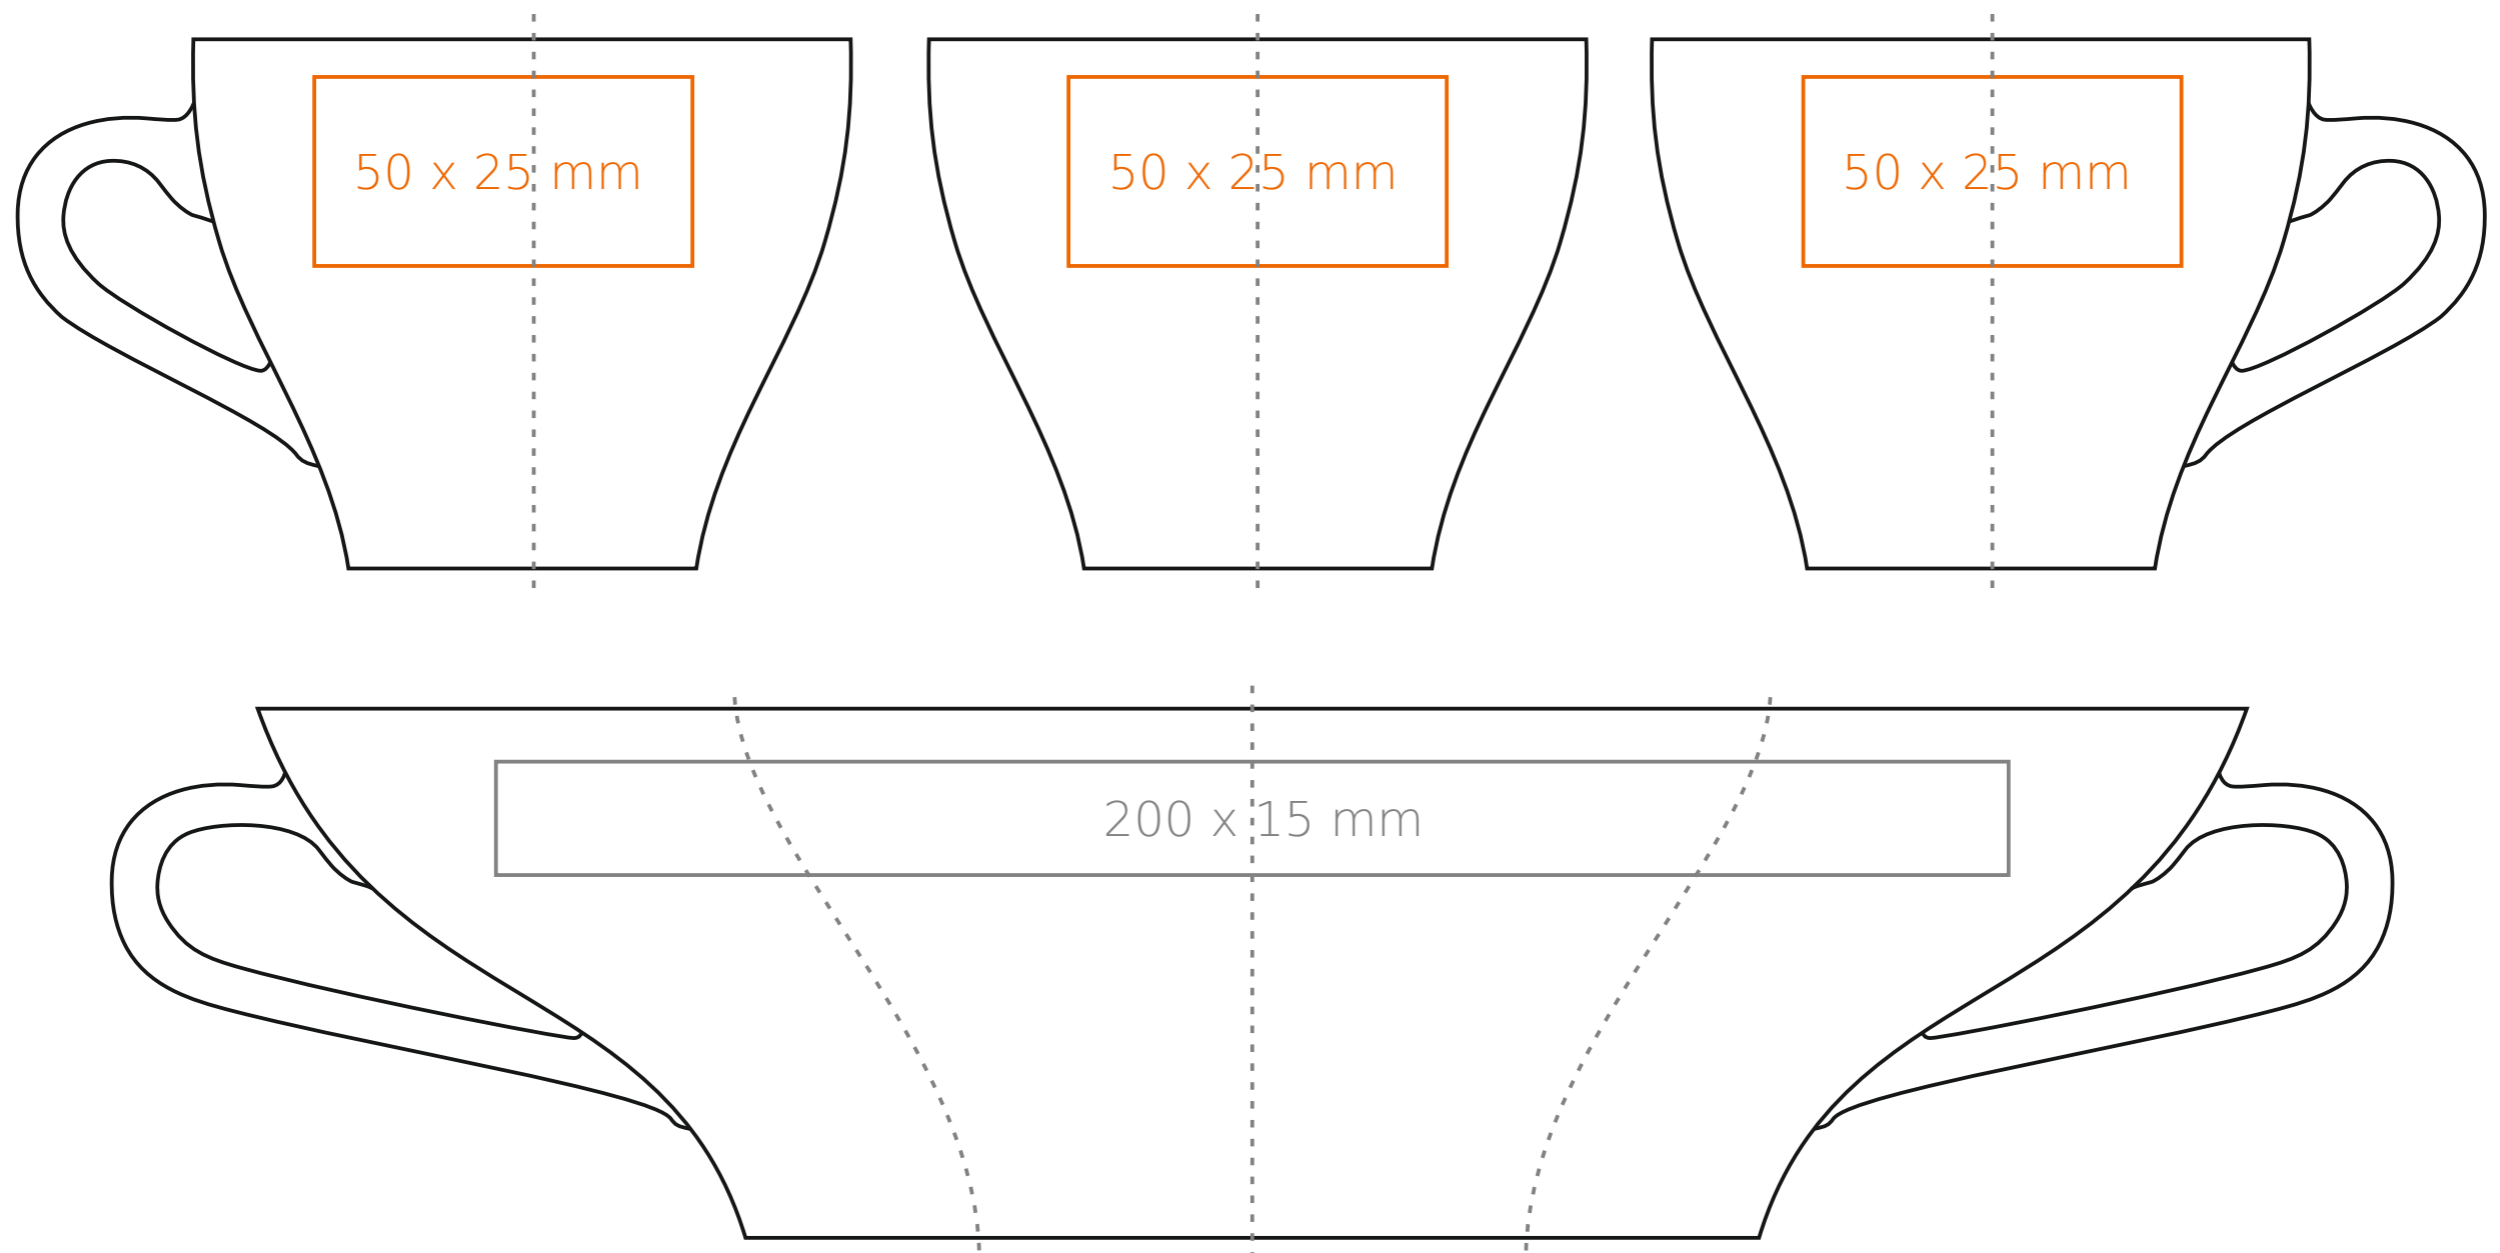

S_320 VENEZIA COFFEE SET

70 ml / h: 60 mm / Ø 63 mm

Spodek Ø 120 mm

Imprint on the handle
Imprint on the inside
Imprint on the bottom outside

- 30 x 5 mm
- 30 x 10 mm
- Ø 20 mm

*In the case of projects for transfer print running outside of the standard print area, please contact our sales department.

[How to prepare print material](#)

meaning

- Transfer Print
- Sensitive Touch

S_320 VENEZIA COFFEE SET

150 ml / h: 65 mm / Ø 78 mm

Spodek Ø 130 mm

- | | |
|-------------------------------|--------------|
| Imprint on the handle | - 30 x 5 mm |
| Imprint on the inside | - 40 x 10 mm |
| Imprint on the bottom inside | - Ø 25 mm |
| Imprint on the bottom outside | - Ø 25 mm |

S_320 VENEZIA COFFEE SET

200 ml / h: 70 mm / Ø 87 mm

Spodek Ø 140 mm

- | | |
|-------------------------------|--------------|
| Imprint on the handle | - 30 x 5 mm |
| Imprint on the inside | - 40 x 15 mm |
| Imprint on the bottom inside | - Ø 30 mm |
| Imprint on the bottom outside | - Ø 25 mm |