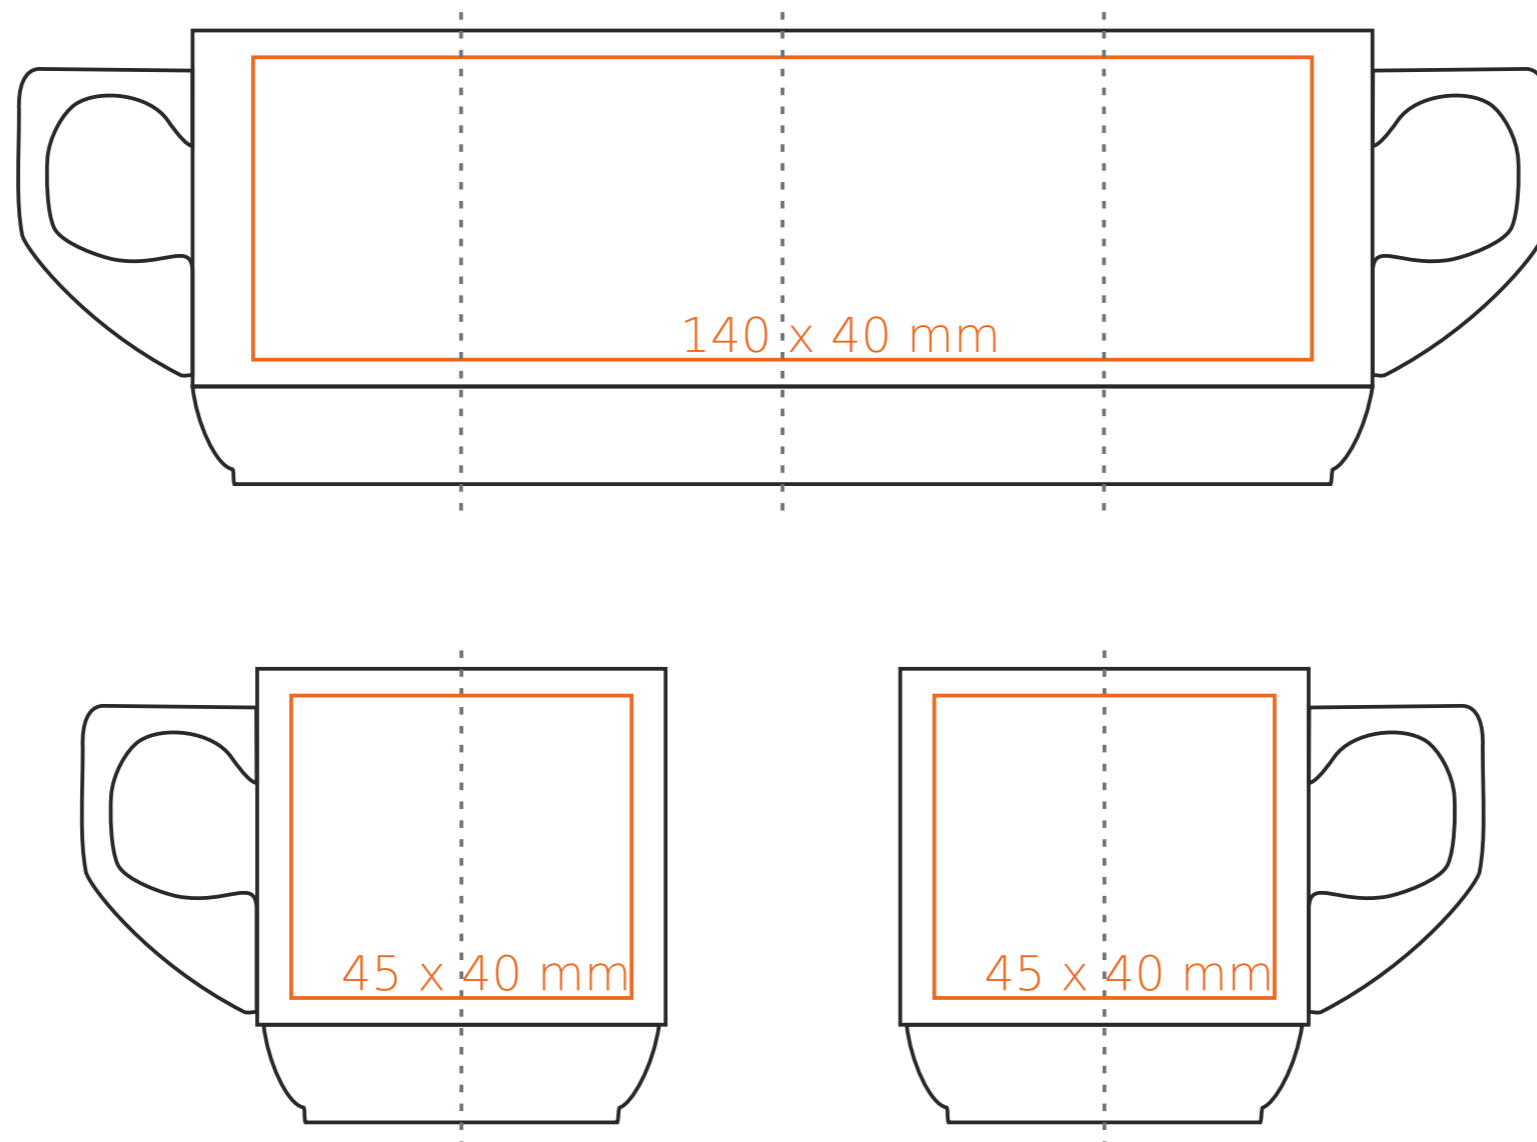

M/136 **Elf**

70 ml / h: 60 mm / Ø 54 mm

Imprint on the handle	- 45 x 7 mm
Imprint on the inside	- 30 x 10 mm
Imprint on the bottom inside	- Ø 20 mm
Imprint on the bottom outside	- Ø 16 mm

*In the case of projects for transfer print running outside of the standard print area, please contact our sales department.

[Jak należy przygotować projekty do druku](#)

meaning

- Transfer Print
- Sensitive Touch
- Direct Print