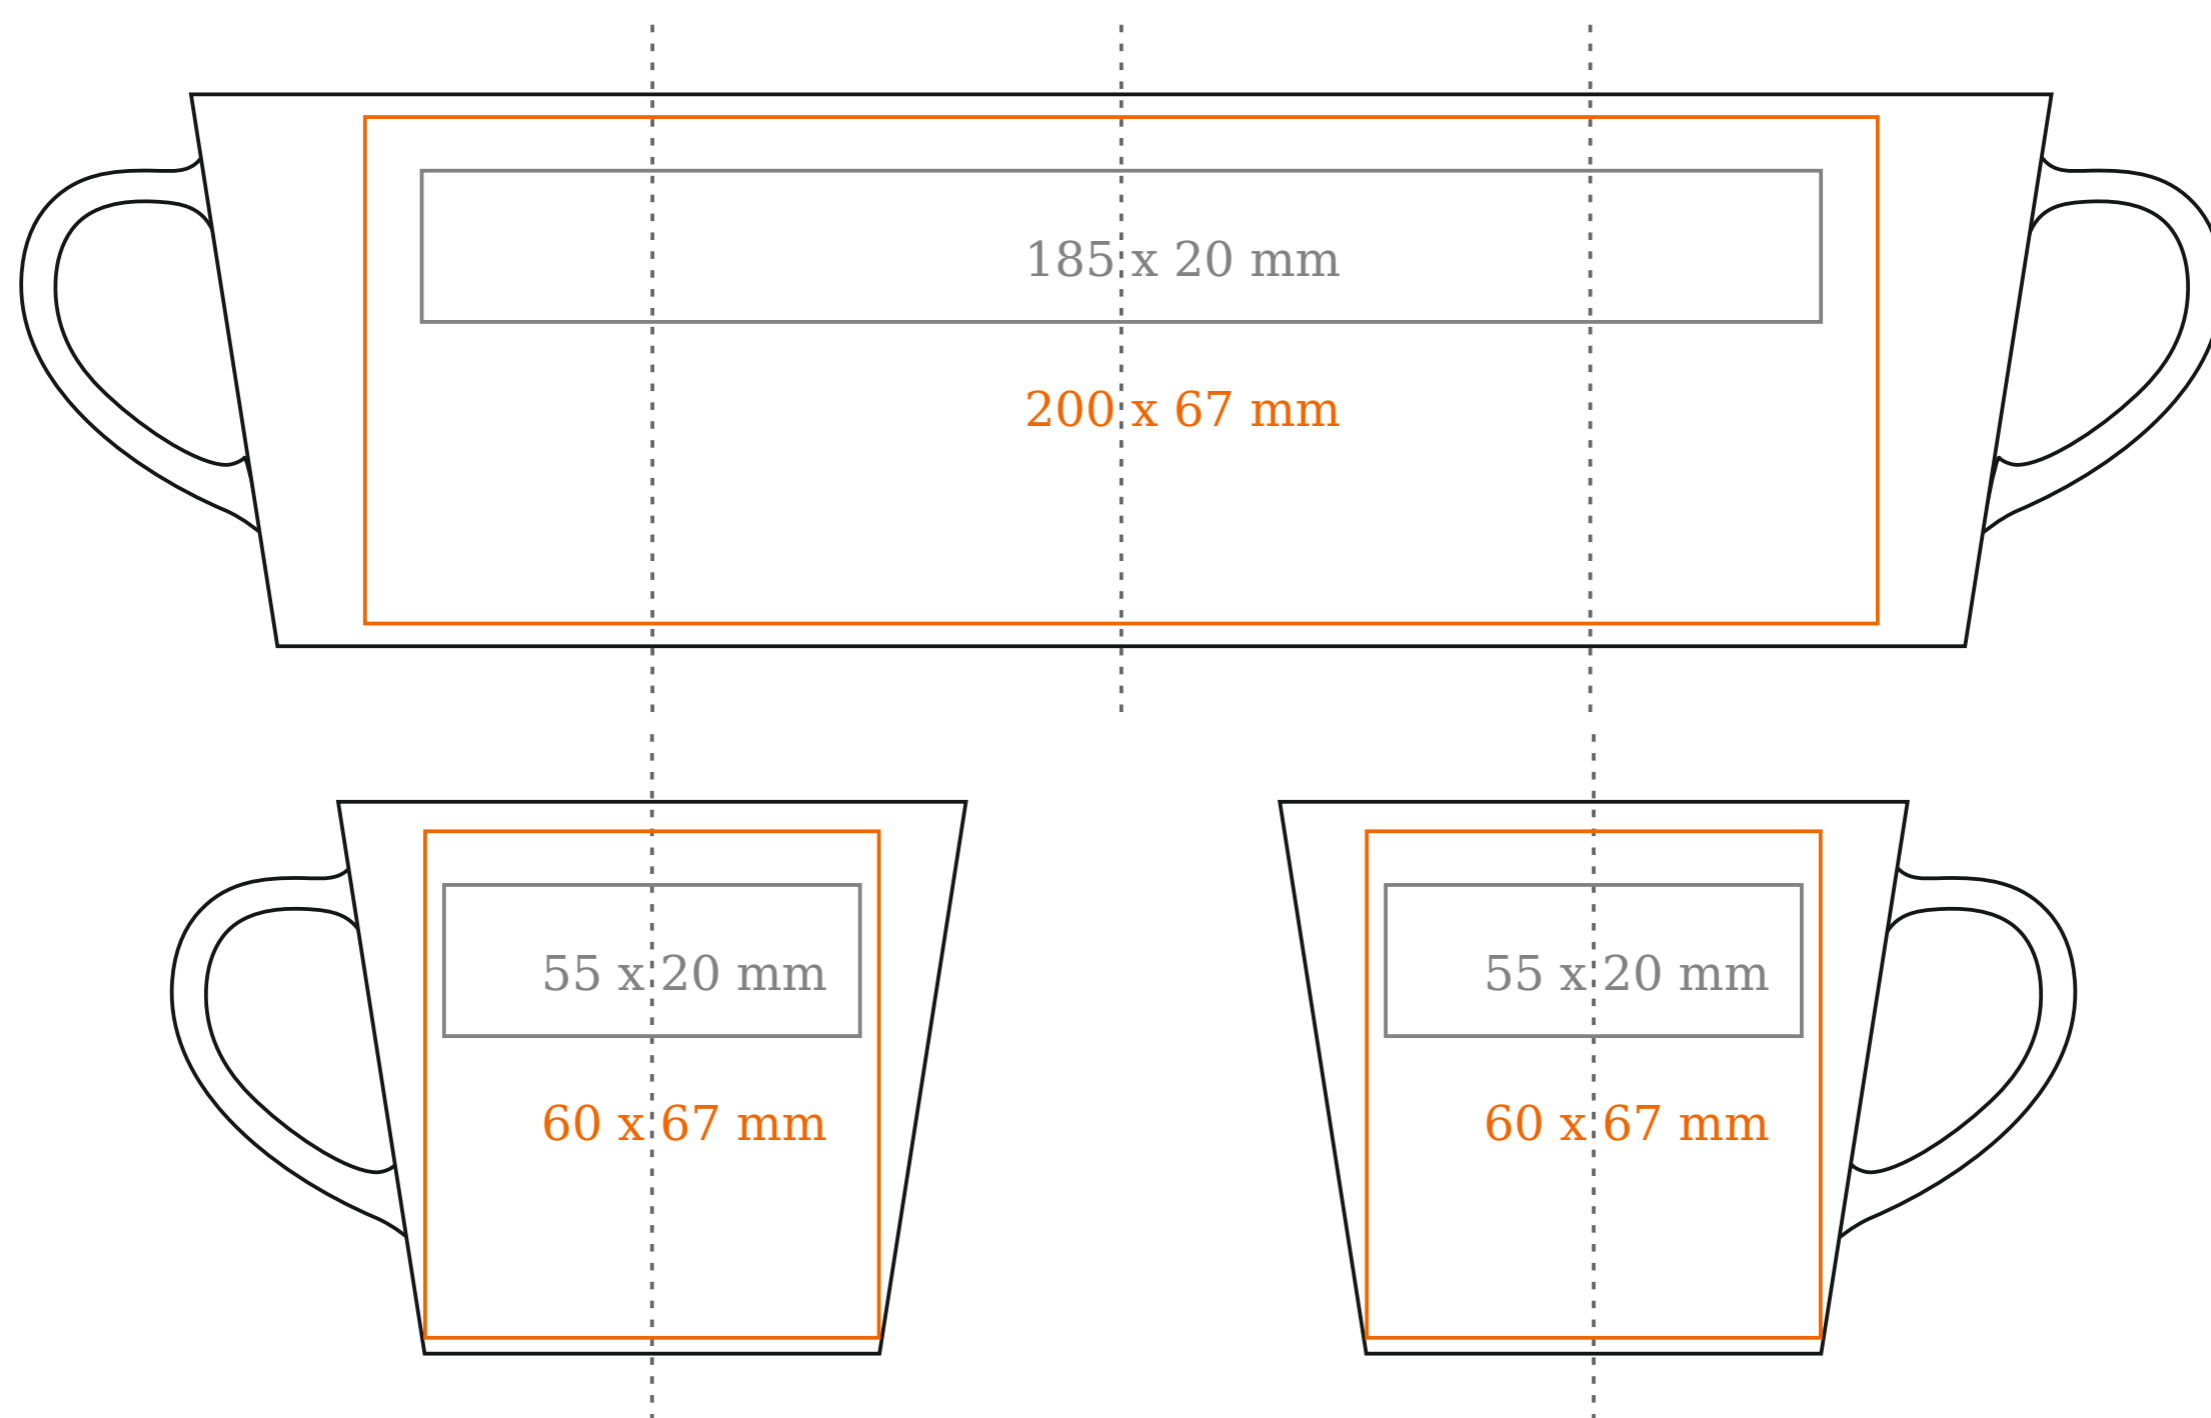

M_127 Victor

210 ml / h: 73 mm / Ø 83 mm

Imprint on the handle

- 30 x 10 mm

Imprint on the inside

- 40 x 20 mm

Imprint on the bottom inside

- Ø 35 mm

Imprint on the bottom outside

- Ø 30 mm

*In the case of projects for transfer print running outside of the standard print area, please contact our sales department.

[How to prepare print material](#)

meaning

- Transfer Print
- Sensitive Touch
- Direct Print