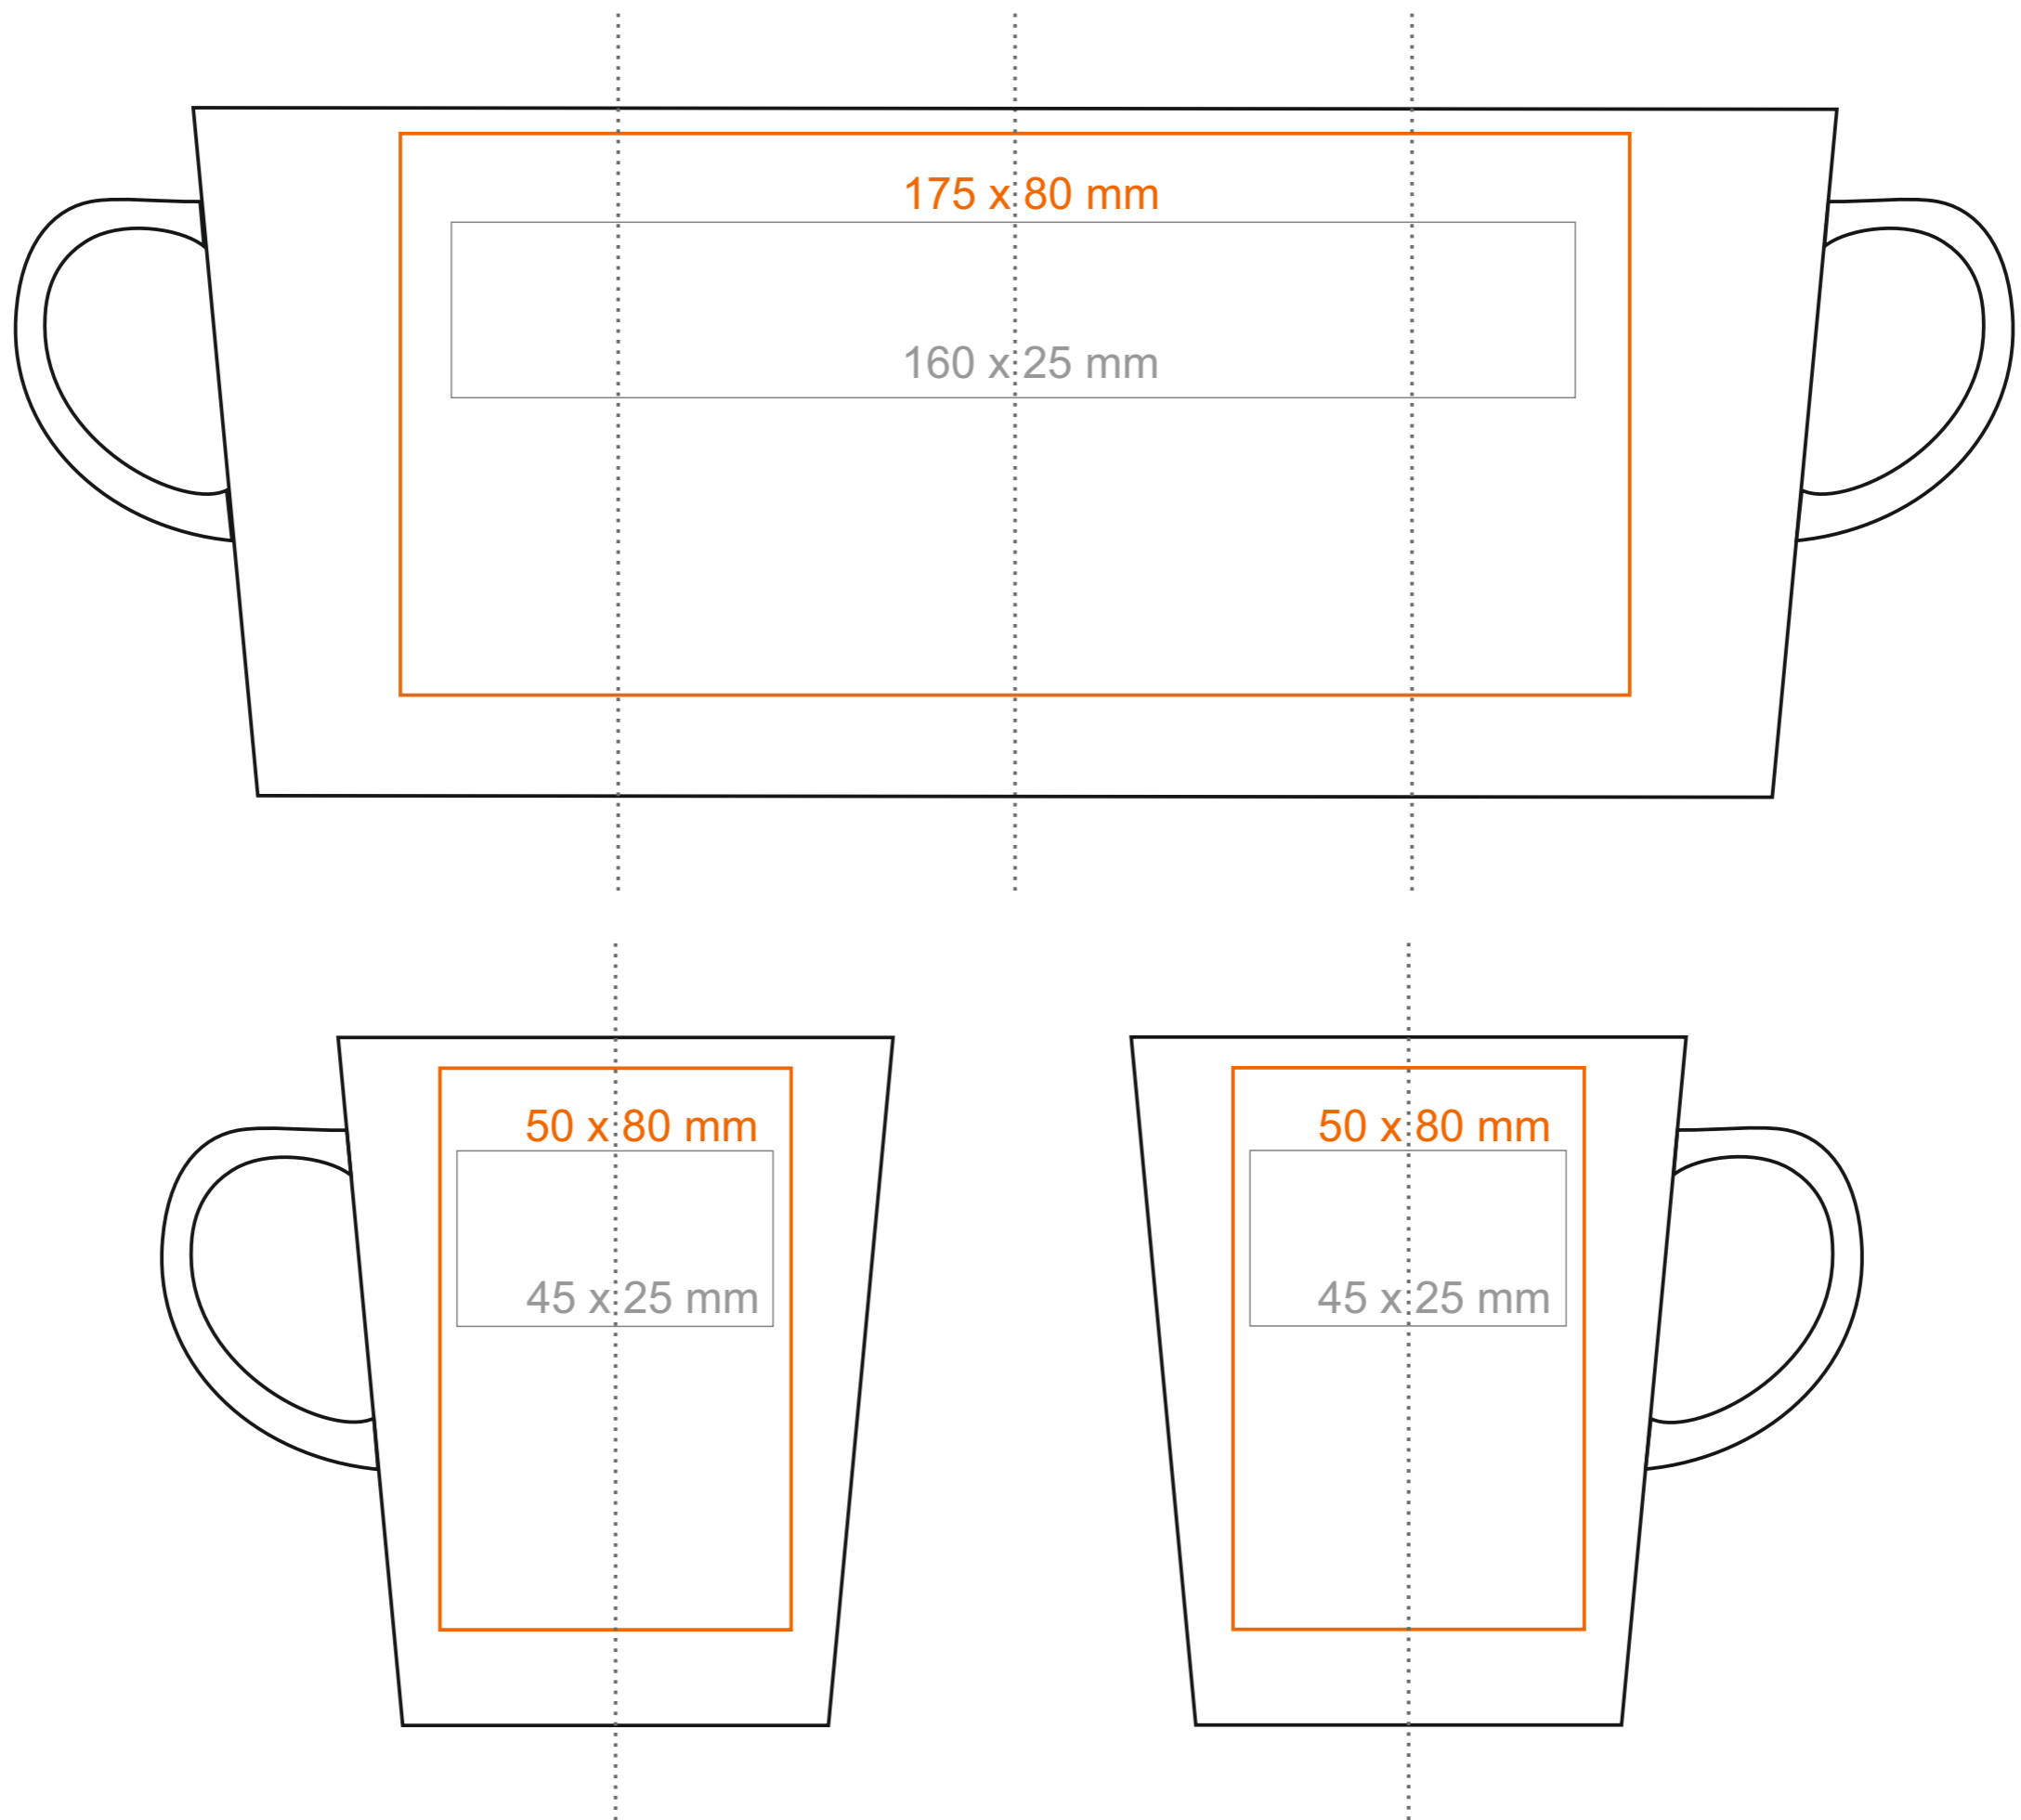

M_127 Victor

240 ml / h: 98 mm / Ø 79 mm

- Imprint on the handle - 50 x 10 mm
- Imprint on the inside - 40 x 20 mm
- Imprint on the bottom inside - Ø 30 mm
- Imprint on the bottom outside - Ø 30 mm

*In the case of projects for transfer print running outside of the standard print area, please contact our sales department.

[How to prepare print material](#)

meaning

- Transfer Print
- Sensitive Touch
- Direct Print

M_127 Victor

210 ml / h: 73 mm / Ø 83 mm

Imprint on the handle

- 30 x 10 mm

Imprint on the inside

- 40 x 20 mm

Imprint on the bottom inside

- Ø 35 mm

Imprint on the bottom outside

- Ø 30 mm

*In the case of projects for transfer print running outside of the standard print area, please contact our sales department.

[How to prepare print material](#)

meaning

- Transfer Print
- Sensitive Touch
- Direct Print

M_127 Victor

120 ml / h: 62 mm / Ø 69 mm

Imprint on the handle

- 50 x 8 mm

Imprint on the inside