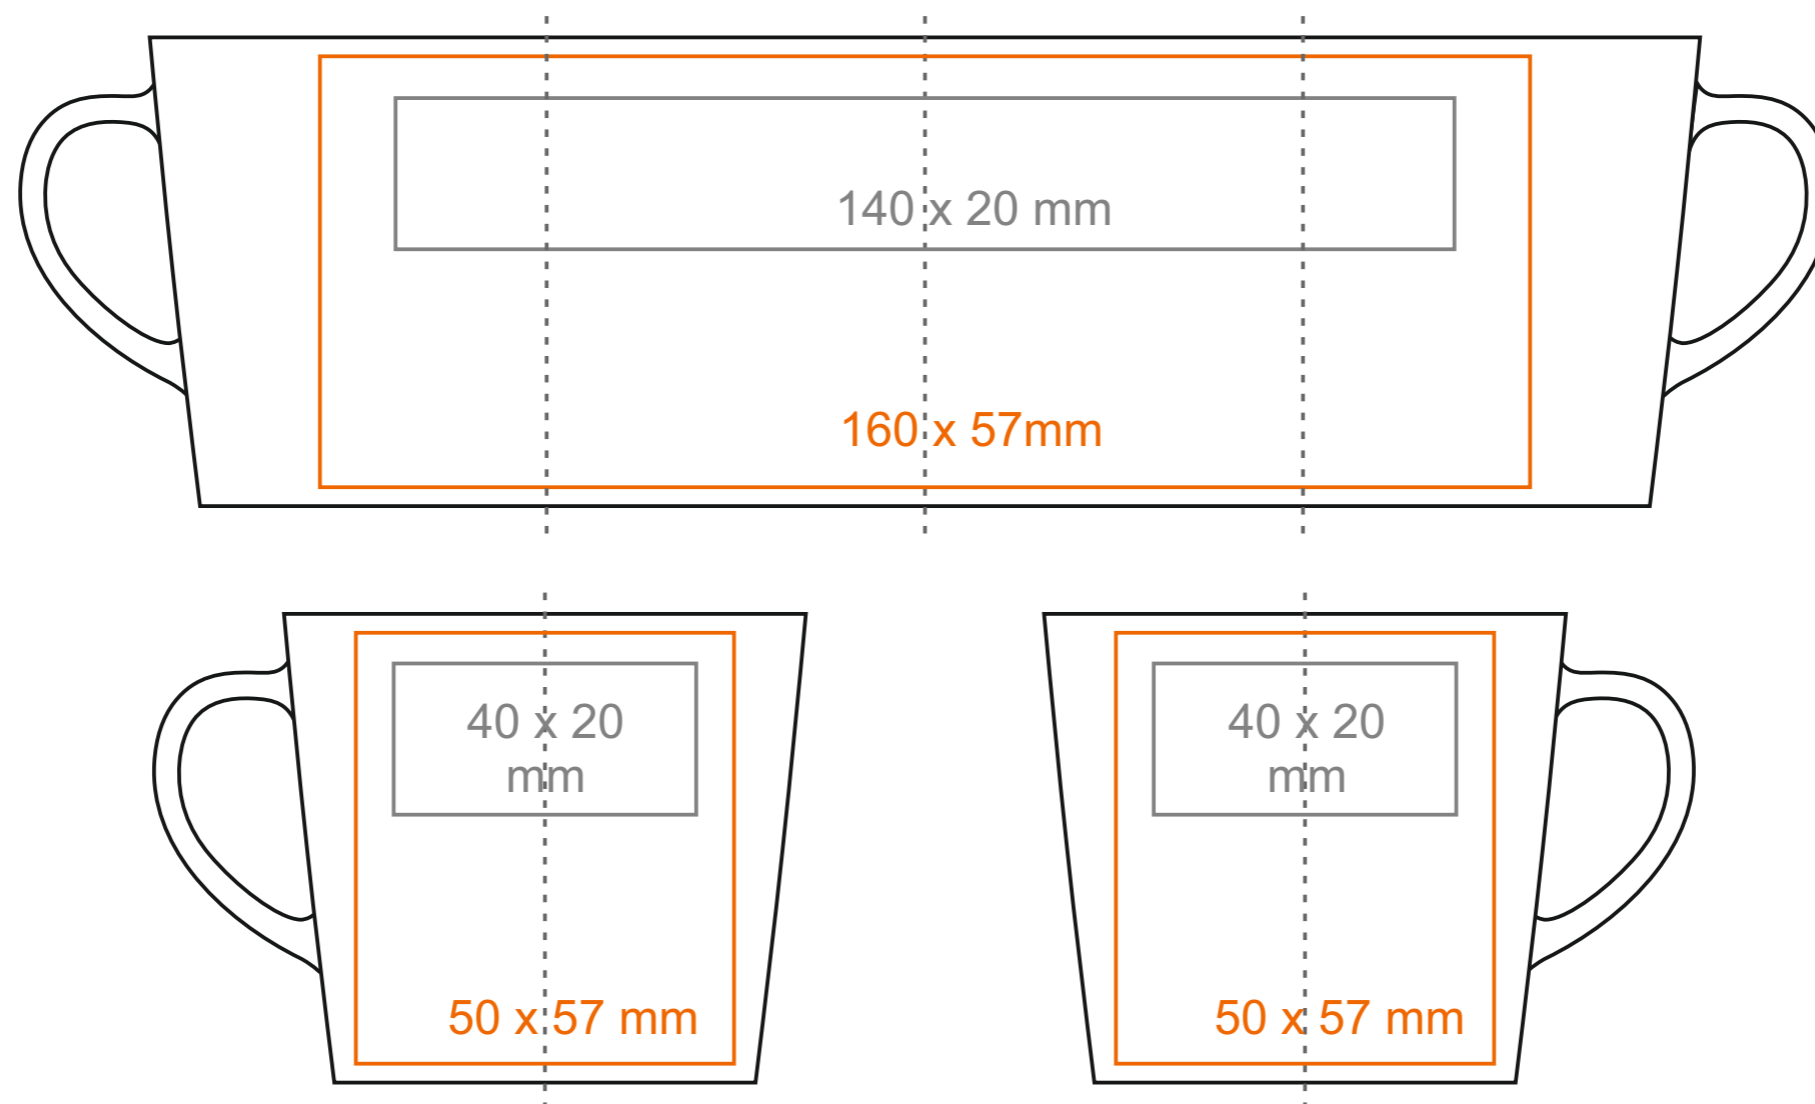

M_127 Victor

240 ml / h: 98 mm / Ø 79 mm

- Imprint on the handle - 50 x 10 mm
- Imprint on the inside - 40 x 20 mm
- Imprint on the bottom inside - Ø 30 mm
- Imprint on the bottom outside - Ø 30 mm

*In the case of projects for transfer print running outside of the standard print area, please contact our sales department.

- 40 x 20 mm

Imprint on the bottom inside

- Ø 35 mm

Imprint on the bottom outside

- Ø 30 mm

*In the case of projects for transfer print running outside of the standard print area, please contact our sales department.

[How to prepare print material](#)

meaning

- Transfer Print
- Sensitive Touch
- Direct Print

M_127 Victor

120 ml / h: 62 mm / Ø 69 mm

Imprint on the handle

- 50 x 8 mm

Imprint on the inside

- 35 x 20 mm

Imprint on the bottom inside

- Ø 25 mm

Imprint on the bottom outside

- Ø 25 mm

*In the case of projects for transfer print running outside of the standard print area, please contact our sales department.